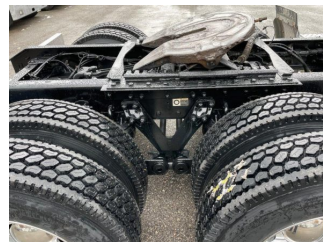

**YOUNGSTOWN
KENWORTH**

KENWORTH

2020 W900L 86"STUDIO

YEAR	2020
MODEL	W900L
TYPE	SLEEPER
ENGINE	CUMMINS X-15
LOT NUMBER	12365U

\$ 169 900

TRUCK SPECS

BRAKES	DISC	MILEAGE	355044
COLOR	BLACK/WHITE/GOLD	REAR AXLE WEIGHT	40K
ENGINE HORSEPOWER	605	SUSPENSION	AG400
ENGINE TORQUE	2050	TIRE SIZE	11R225ST
FRONT AXLE WEIGHT	13.2K	TRANSMISSION	RTLO20918B
GEAR RATIO	3.36	WHEELBASE	298 INCHES
INTERIOR TYPE	BLACK & GRAY DIAMOND WHEELS		10 NEW WITH DURABRITE