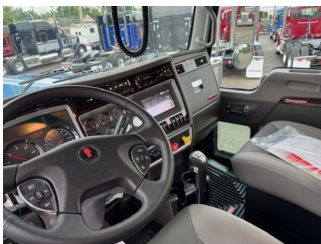

YOUNGSTOWN KENWORTH

7255 Hubbard-Masury Rd
Hubbard, Ohio 44425

📞 1-800-321-2056

✉️ INFO@YOUNGSTOWNKENWORTH.COM

HOURS OF OPERATION

SALES	PARTS & SERVICE	BODYSHOP
Monday - Friday 8:00 AM to 5:00 PM	Monday - Friday 7:00 AM to 12:00 AM	Monday - Friday 8:00 AM to 4:30 PM
Saturday By Appointment	Saturday Closed