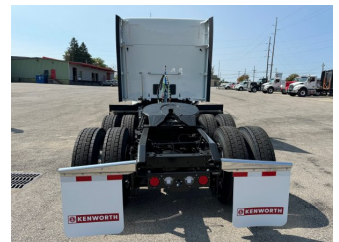

# 2025 KENWORTH T880 52" MIDROOF

YEAR	2025
MODEL	T880
TYPE	SLEEPER
ENGINE	PACCAR MX-13
TRANSMISSION	RTLO18918
LOT NUMBER	12878N

**\$ 157 900**

## TRUCK SPECS

1800WATT INVERTER	ESPAR HEATER	GEAR RATIO	3.42
COLOR	WHITE	REAR AXLE WEIGHT	40K
ENGINE HORSEPOWER	510	SUSPENSION	AG380
ENGINE TORQUE	1850	TIRE SIZE	11R225ST
FRONT AXLE WEIGHT	13.2K	WHEELBASE	234
FUEL CAPACITY	75 GALLON, 150 GALLON		

2025S MUST GO SPECIAL. PRICE INCLUDES FET!!! ORIGINAL PRICE \$174,900 ESPAR HEATER!! REAR BACKWALL STORAGE!! 1800WATT INVERTER!! DUAL DIFF LOCKS!! SLATE GRAY VANTAGE INTERIOR!!