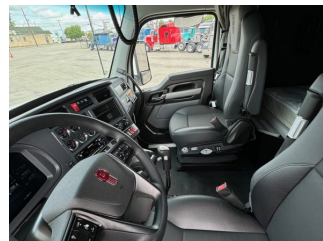

**YOUNGSTOWN
KENWORTH**

KENWORTH

2025 KENWORTH T880 52" MIDROOF

YEAR	2025
MODEL	T880
TYPE	SLEEPER
ENGINE	PACCAR MX-13
TRANSMISSION	RTLO18918
LOT NUMBER	12879N

\$ 177 900

TRUCK SPECS

1800WATT INVERTER	ESPAR HEATER	GEAR RATIO	3.42
COLOR	WHITE	REAR AXLE WEIGHT	40K
ENGINE HORSEPOWER	510	SUSPENSION	AG400L
ENGINE TORQUE	1850	TIRE SIZE	11R225ST
FRONT AXLE WEIGHT	13.2K	WHEELBASE	234
FUEL CAPACITY	75 GALLON, 150 GALLON		