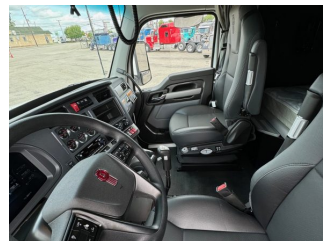

# 2025 KENWORTH T880 52" MIDROOF

YEAR	2025
MODEL	T880
TYPE	SLEEPER
ENGINE	PACCAR MX-13
TRANSMISSION	RTLO18918
LOT NUMBER	12879N

**\$ 169 900**

## TRUCK SPECS

1800WATT INVERTER	ESPAR HEATER	GEAR RATIO	3.42
COLOR	WHITE	REAR AXLE WEIGHT	40K
ENGINE HORSEPOWER	510	SUSPENSION	AG400L
ENGINE TORQUE	1850	TIRE SIZE	11R225ST
FRONT AXLE WEIGHT	13.2K	WHEELBASE	234
FUEL CAPACITY	75 GALLON, 150 GALLON		