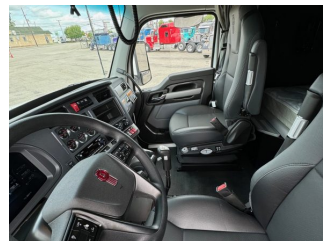

# 2025 KENWORTH T880 52" MIDROOF

YEAR	2025
MODEL	T880
TYPE	SLEEPER
ENGINE	PACCAR MX-13
TRANSMISSION	RTLO18918
LOT NUMBER	12879N

**\$ ASK FOR A QUOTE**

## TRUCK SPECS

1800WATT INVERTER	ESPAR HEATER	GEAR RATIO	3.42
COLOR	WHITE	REAR AXLE WEIGHT	40K
ENGINE HORSEPOWER	510	SUSPENSION	AG400L
ENGINE TORQUE	1850	TIRE SIZE	11R225ST
FRONT AXLE WEIGHT	13.2K	WHEELBASE	234
FUEL CAPACITY	75 GALLON, 150 GALLON		