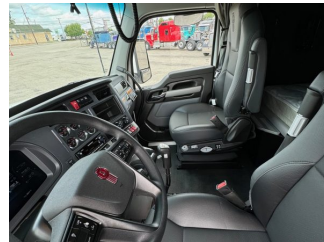

**YOUNGSTOWN
KENWORTH**

KENWORTH

2025 KENWORTH T880 52" MIDROOF

YEAR	2025
MODEL	T880
TYPE	SLEEPER
ENGINE	PACCAR MX-13
TRANSMISSION	RTLO18918
LOT NUMBER	12879N

\$ ASK FOR A QUOTE

TRUCK SPECS

1800WATT INVERTER	ESPAR HEATER	GEAR RATIO	3.42
COLOR	WHITE	REAR AXLE WEIGHT	40K
ENGINE HORSEPOWER	510	SUSPENSION	AG400L
ENGINE TORQUE	1850	TIRE SIZE	11R225ST
FRONT AXLE WEIGHT	13.2K	WHEELBASE	234
FUEL CAPACITY	75 GALLON, 150 GALLON		