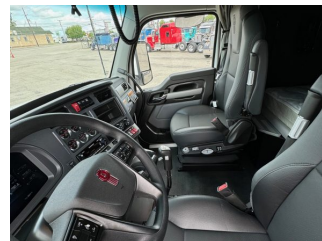

# 2025 KENWORTH T880 52" MIDROOF

YEAR	2025
MODEL	T880
TYPE	SLEEPER
ENGINE	PACCAR MX-13
TRANSMISSION	RTLO18918
LOT NUMBER	12879N

**\$ 169 900**

## TRUCK SPECS

1800WATT INVERTER	ESPAR HEATER	GEAR RATIO	3.42
COLOR	WHITE	REAR AXLE WEIGHT	40K
ENGINE HORSEPOWER	510	SUSPENSION	AG400L
ENGINE TORQUE	1850	TIRE SIZE	11R225ST
FRONT AXLE WEIGHT	13.2K	WHEELBASE	234
FUEL CAPACITY	75 GALLON, 150 GALLON		