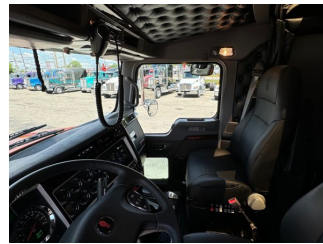

YOUNGSTOWN KENWORTH

7255 Hubbard-Masury Rd
Hubbard, Ohio 44425

📞 1-800-321-2056

✉️ INFO@YOUNGSTOWNKENWORTH.COM

HOURS OF OPERATION

SALES	PARTS & SERVICES	BODYSHOP
Monday - Friday 8:00 AM to 5:00 PM	Monday - Friday 7:00 AM to 12:00 AM	Monday - Friday 8:00 AM to 4:30 PM
Saturday By Appointment	Saturday 8:00 AM to 12:00 PM