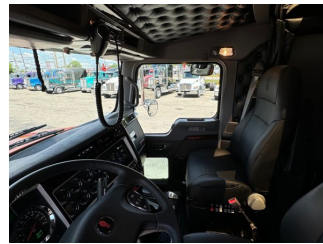

## TRUCK SPECS

COLOR	AZTEC GOLD & SABLE BLACK	INTERIOR TYPE	BLACK & GRAY DIAMOND
ENGINE HORSEPOWER	565	REAR AXLE WEIGHT	40K
ENGINE TORQUE	2050	SUSPENSION	AG400
FRONT AXLE WEIGHT	13.2K	TIRE SIZE	11R225ST
FUEL CAPACITY	135 GALLON, 150 GALLON	WHEELBASE	280 INCHES
GEAR RATIO	3.36		