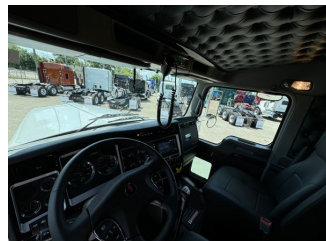

YOUNGSTOWN KENWORTH

7255 Hubbard-Masury Rd
Hubbard, Ohio 44425

📞 1-800-321-2056

✉️ INFO@YOUNGSTOWNKENWORTH.COM

HOURS OF OPERATION

SALES	PARTS & SERVICES	BODYSHOP
Monday - Friday 8:00 AM to 5:00 PM	Monday - Friday 7:00 AM to 12:00 AM	Monday - Friday 8:00 AM to 4:30 PM
Saturday By Appointment	Saturday 8:00 AM to 12:00 PM