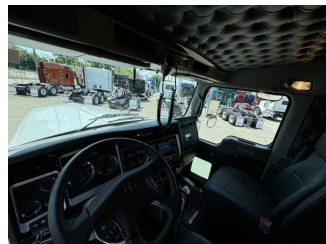

YOUNGSTOWN KENWORTH

7255 Hubbard-Masury Rd
Hubbard, Ohio 44425

📞 1-800-321-2056

✉️ INFO@YOUNGSTOWNKENWORTH.COM

HOURS OF OPERATION

SALES	PARTS & SERVICE	BODYSHOP
Monday - Friday 8:00 AM to 5:00 PM	Monday - Friday 7:00 AM to 12:00 AM	Monday - Friday 8:00 AM to 4:30 PM
Saturday By Appointment	Saturday Closed