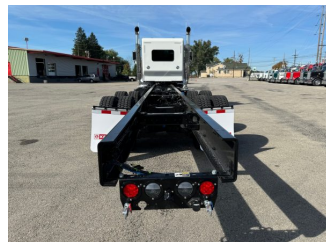

**YOUNGSTOWN
KENWORTH**

KENWORTH

2025 KENWORTH W900B CAB AND CHASSIS

YEAR	2025
MODEL	W900B
TYPE	CHASSIS
ENGINE	CUMMINS X-15
TRANSMISSION	RTLO20918
LOT NUMBER	12945N

\$ ASK FOR A QUOTE

TRUCK SPECS

11 5/8" DOUBLE FRAME	DIFF LOCKS	GEAR RATIO	4.10
COLOR	WHITE	INTERIOR TYPE	GRAY SPLENDOR
ENGINE HORSEPOWER	565	REAR AXLE WEIGHT	46K
ENGINE TORQUE	2050	SUSPENSION	HENDRICKSON PRIMAAX
FRONT AXLE WEIGHT	22K	TIRE SIZE	425/65R225, 11R245ST
FUEL CAPACITY	110 GALLON	WHEELBASE	286"