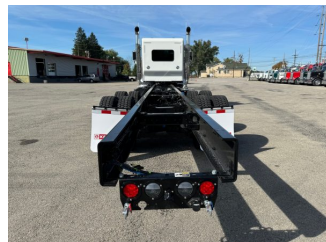

# 2025 KENWORTH W900B CAB AND CHASSIS

YEAR	2025
MODEL	W900B
TYPE	CHASSIS
ENGINE	CUMMINS X-15
TRANSMISSION	RTLO20918
LOT NUMBER	12945N

**\$ ASK FOR A QUOTE**

## TRUCK SPECS

11 5/8" DOUBLE FRAME	DIFF LOCKS	GEAR RATIO	4.10
COLOR	WHITE	INTERIOR TYPE	GRAY SPLENDOR
ENGINE HORSEPOWER	565	REAR AXLE WEIGHT	46K
ENGINE TORQUE	2050	SUSPENSION	HENDRICKSON PRIMAAX
FRONT AXLE WEIGHT	22K	TIRE SIZE	425/65R225, 11R245ST
FUEL CAPACITY	110 GALLON	WHEELBASE	286"