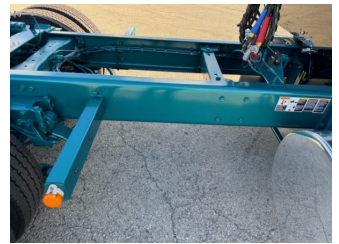

**YOUNGSTOWN
KENWORTH**

KENWORTH

2025 KENWORTH W900L 72" MIDROOF

YEAR	2025
MODEL	W900L
TYPE	SLEEPER
ENGINE	CUMMINS X-15
TRANSMISSION	RTLO20918
LOT NUMBER	13047N

\$ ASK FOR A QUOTE

TRUCK SPECS

COLOR	BLACK WITH TEAL FRAME	INTERIOR TYPE	BLACK & GRAY DIAMOND
ENGINE HORSEPOWER	565	REAR AXLE WEIGHT	40K
ENGINE TORQUE	1850	REAR SLEEPER WINDOW	ESPAR HEATER
FRONT AXLE WEIGHT	13.2K	SUSPENSION	AG380
FUEL CAPACITY	110 GALLON, 150 GALLON	TIRE SIZE	11R245ST
GEAR RATIO	3.42	WHEELBASE	280 INCHES