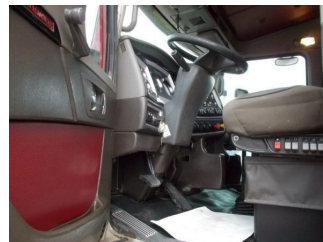

YOUNGSTOWN KENWORTH

7255 Hubbard-Masury Rd
Hubbard, Ohio 44425

📞 1-800-321-2056

✉️ INFO@YOUNGSTOWNKENWORTH.COM

HOURS OF OPERATION

SALES	PARTS & SERVICES	BODYSHOP
Monday - Friday 8:00 AM to 5:00 PM	Monday - Friday 7:00 AM to 12:00 AM	Monday - Friday 8:00 AM to 4:30 PM
Saturday By Appointment	Saturday 8:00 AM to 12:00 PM